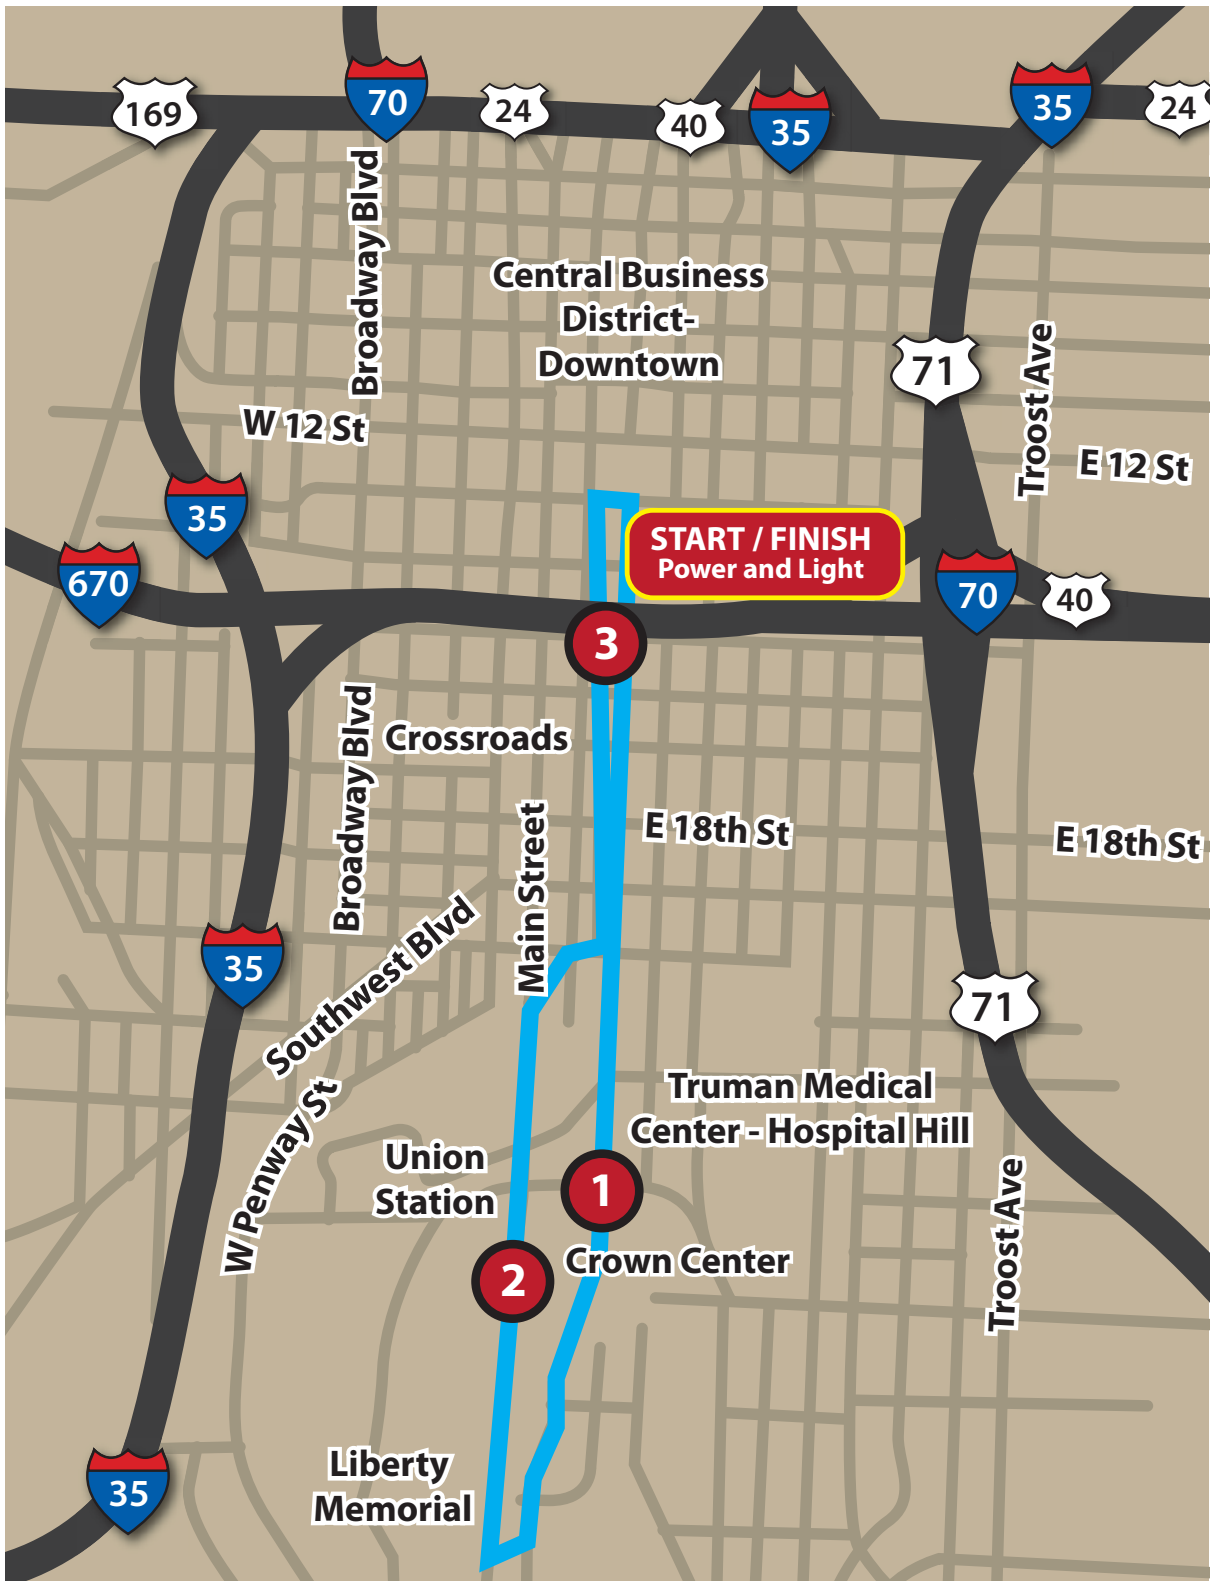

5K Course Map

THE RIVALRY RUN
KANSAS VS. MISSOURI

-  Course Route
-  Mile Markers